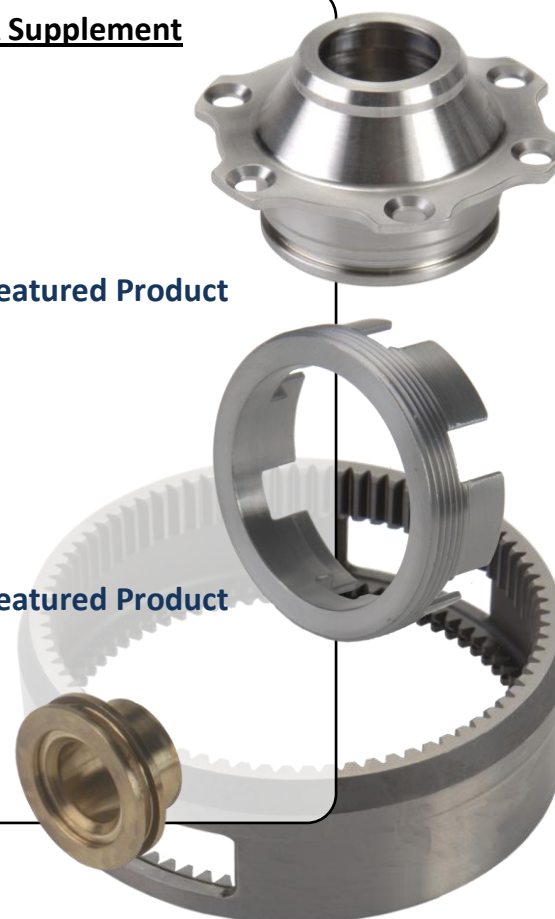

PARTS AVAILABILITY - ADpma maintains stock on *all* of its advertised parts. To control costs and to provide preferred options to buyers, ADpma sells direct through StockMarket.Aero and ILSmart.com with accurate, real time stock listings and quotes.

ADpma's parts are also available to customers worldwide through the global distribution network of Avio-Diepen.

<u>OEM P/N</u>	<u>ADpma P/N</u>	<u>Description</u>	<u>FAA PMA Supplement</u>
3500292-3	PMA80003-3	Gear	12R
3500294-1	PMA80005-101	CARRIER	12R
3500297-3	PMA80006-3	NUT	12R
3500301-2	PMA80007-2	RETAINER	12R
3500351-2	PMA80008-102	GEAR	12R
3500395-5	PMA80014-105	HUB	12R *Featured Product
3501949-1	PMA80021-1	GEAR	12R
3503652-3	PMA80022-103	SHAFT	12R
3503654-2	PMA80024-102	HOUSING	12R
3503655-1	PMA80025-1	NUT	12R
3503657-1	PMA80026-1	GEAR	12R
3503658-1	PMA80035-1	CARRIER	12R
3503662-2	PMA80036-2	SHAFT	12R *Featured Product
3503666-1	PMA80028-1	BEARING	12R
3503668-1	PMA80029-1	SHAFT	12R
359665-2	PMA80030-2	NUT	12R
360195-16	PMA80034-16	SPACER	12R